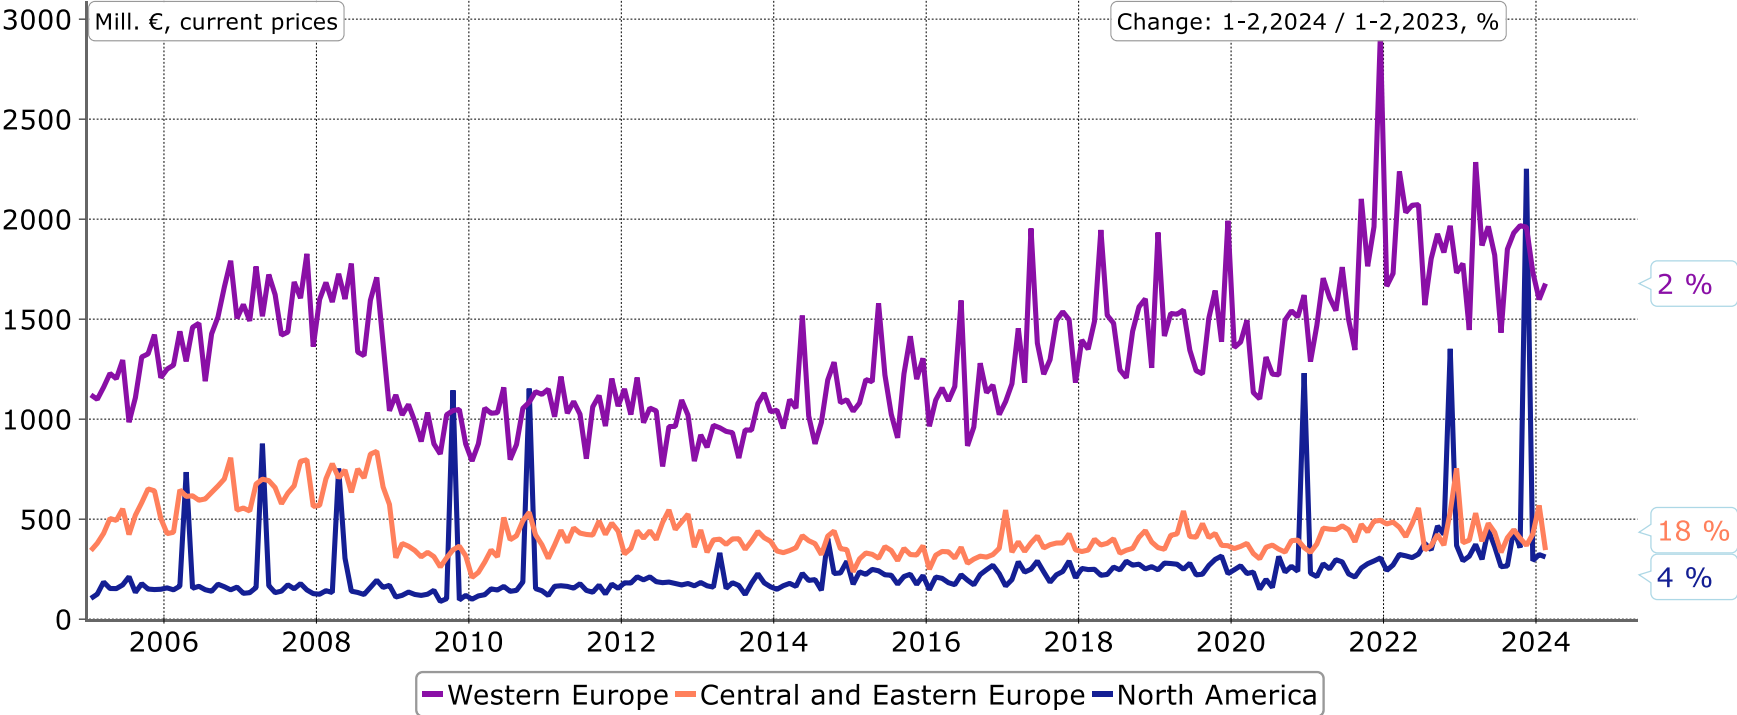

Goods Export of Technology Industry from Finland by Area