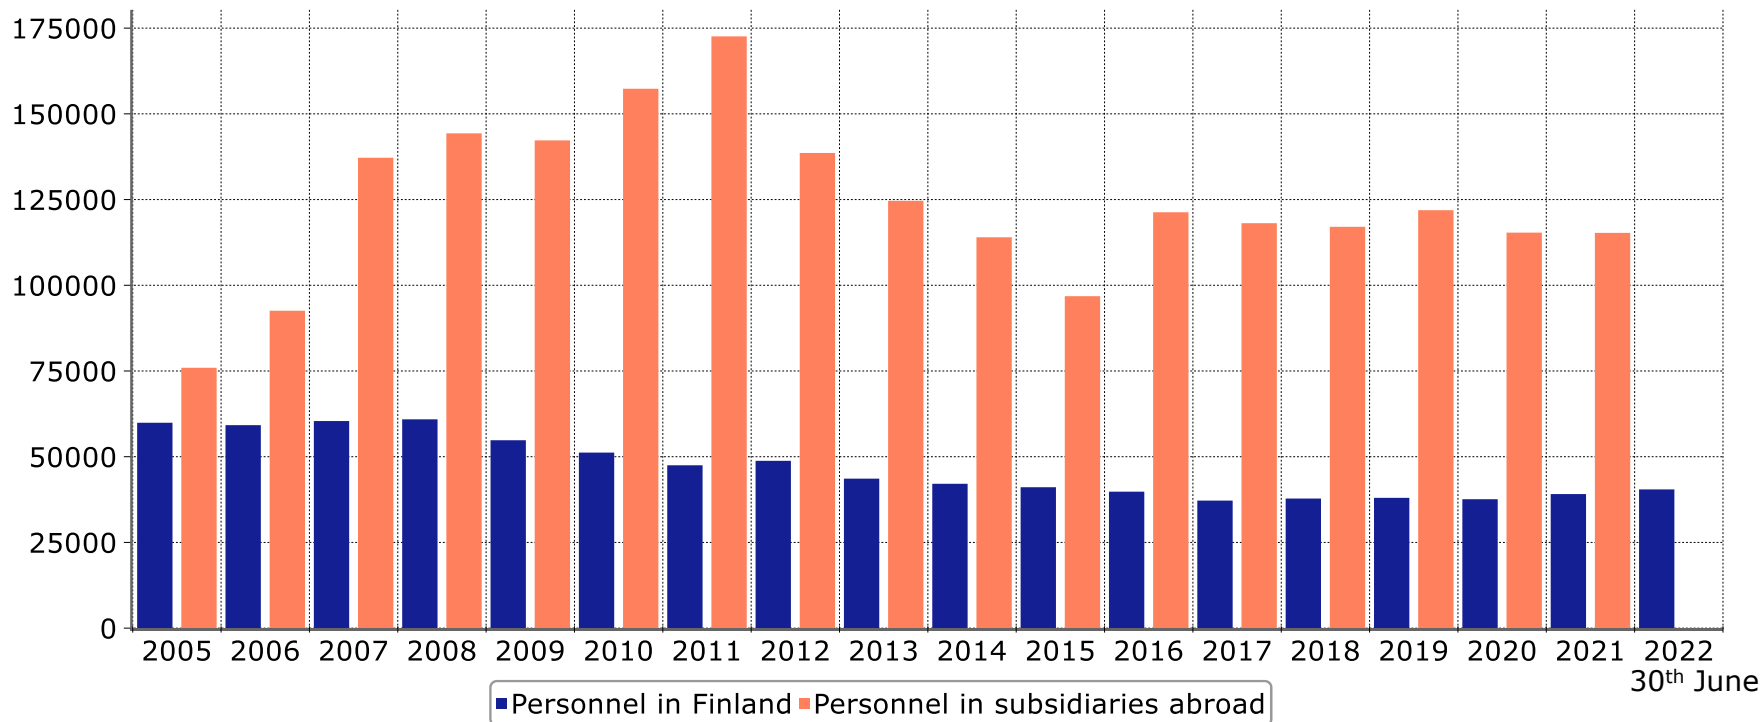

Personnel in Electronics and Electrotechnical Industry