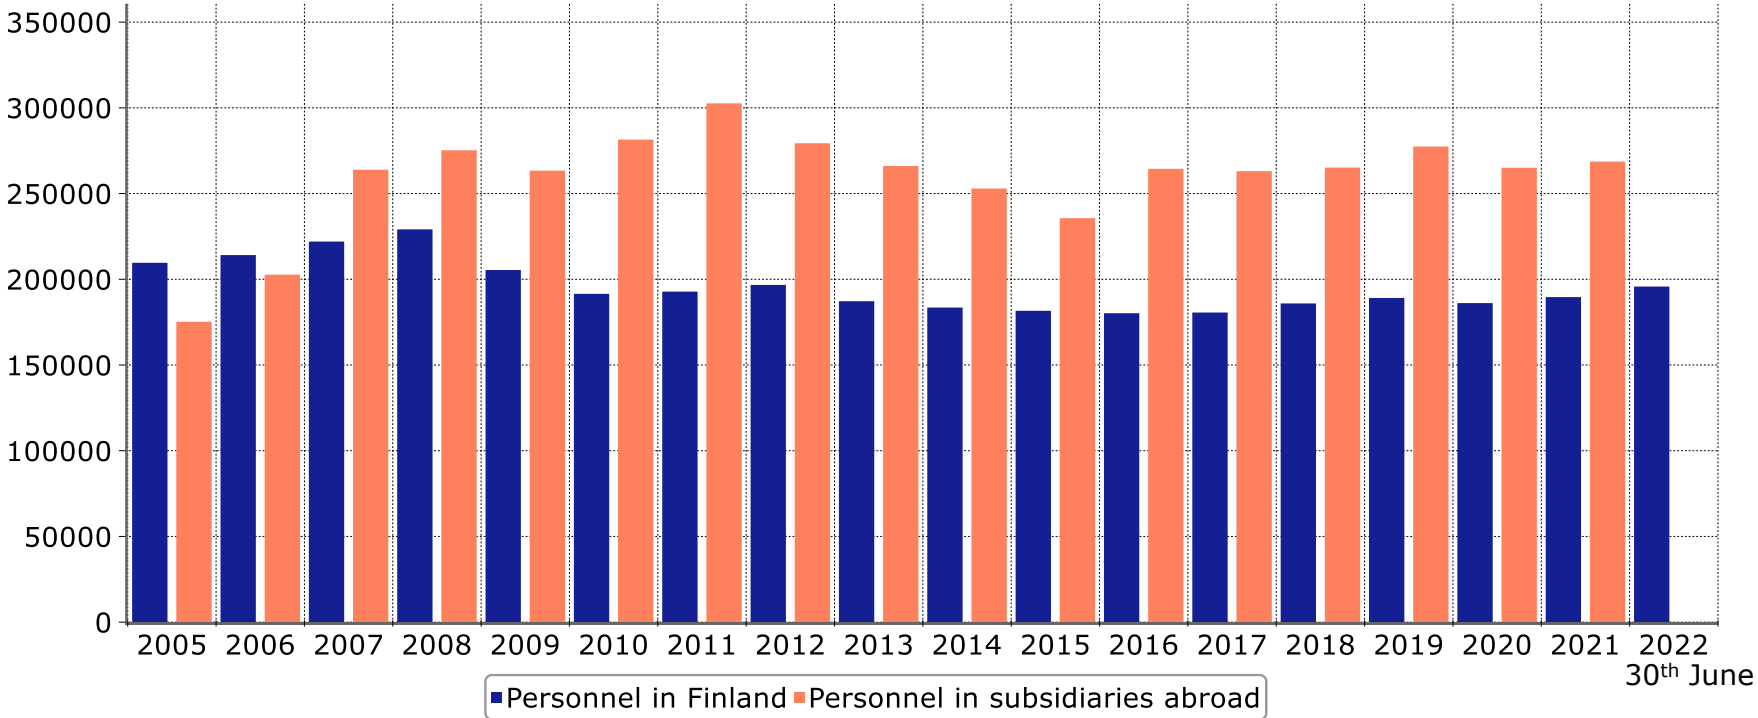

Personnel

Technology Industry Personnel

4,700 employees affected by temporary lay-offs 30th June 2021

Technology Industry Personnel in Manufacturing Industry*

Technology Industry Personnel in Finland by Industry