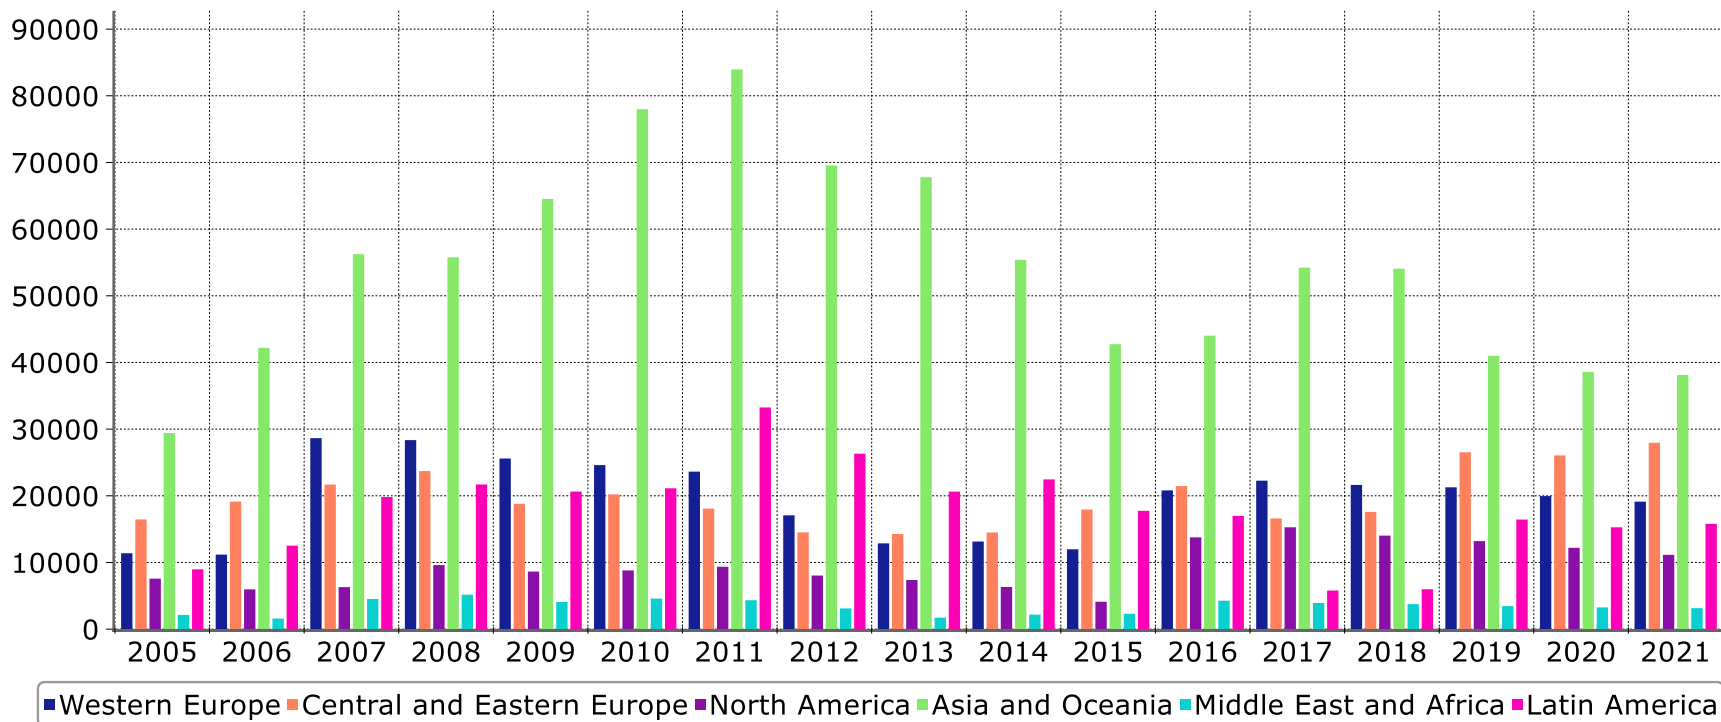

Electronics and Electrotechnical Industry Personnel in Subsidiaries Abroad