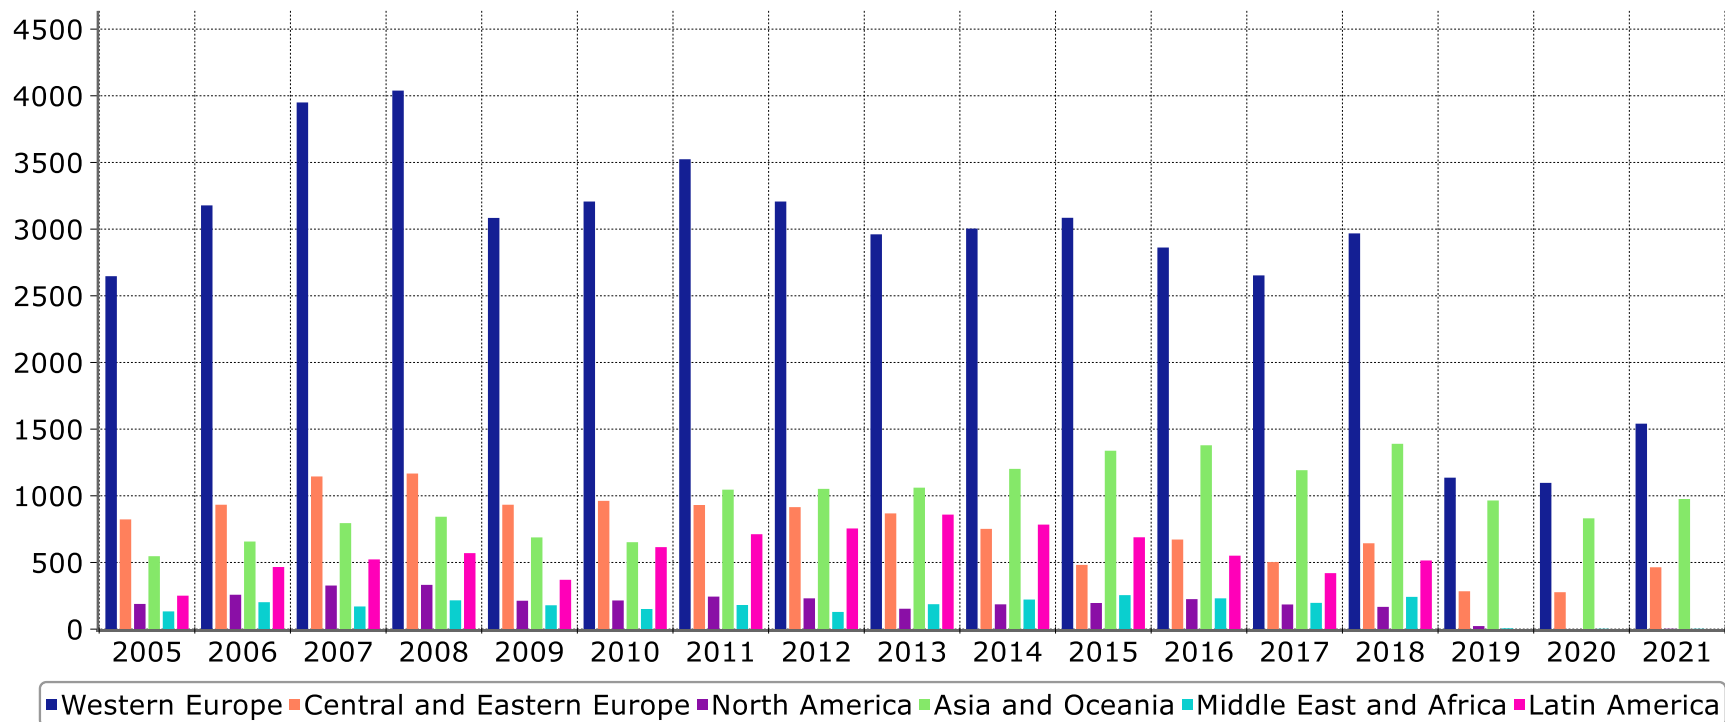

Consulting Engineering Personnel in Subsidiaries Abroad