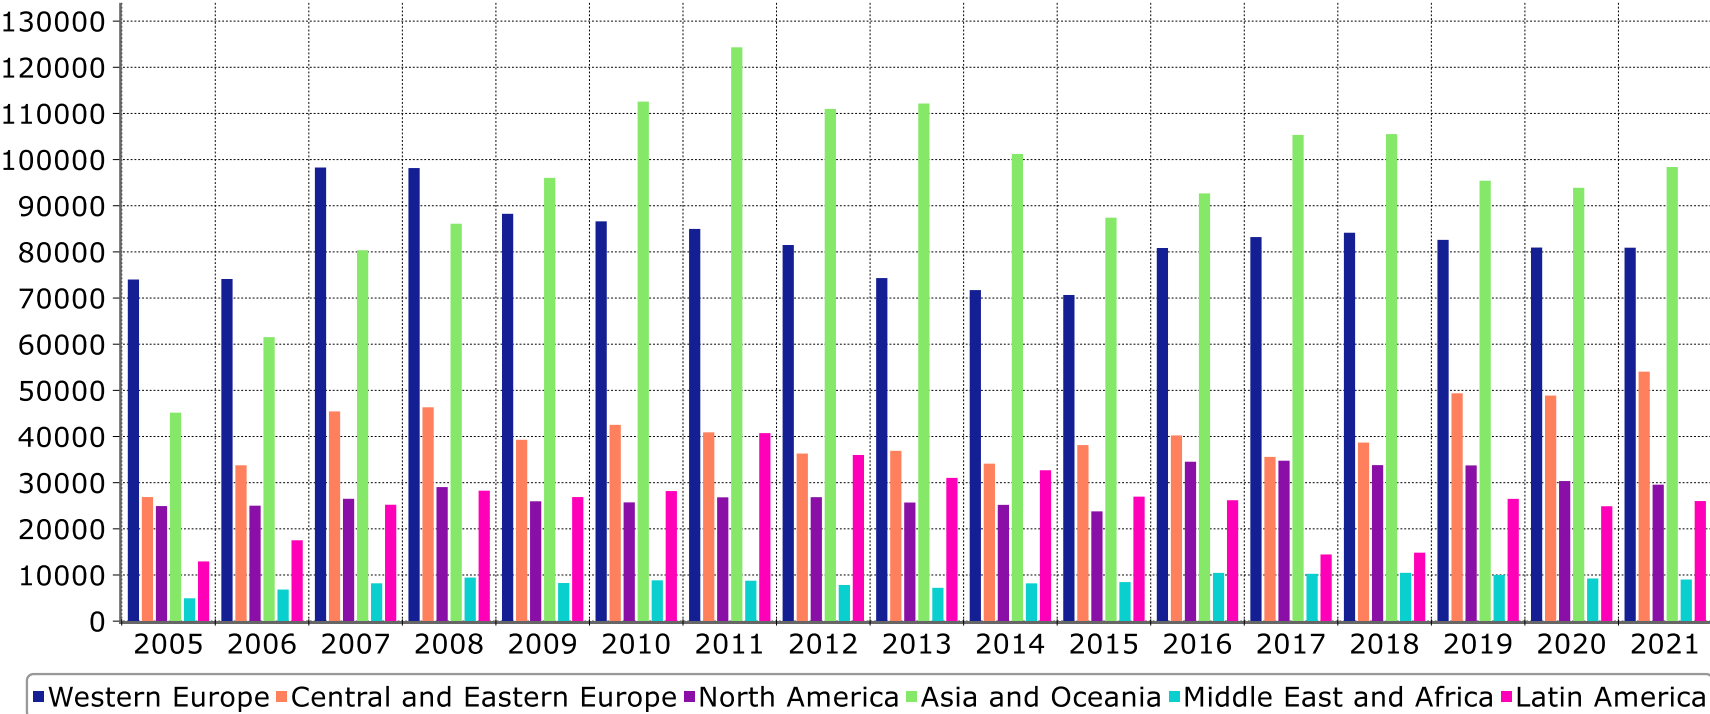

Technology Industry Personnel in Subsidiaries Abroad by Location