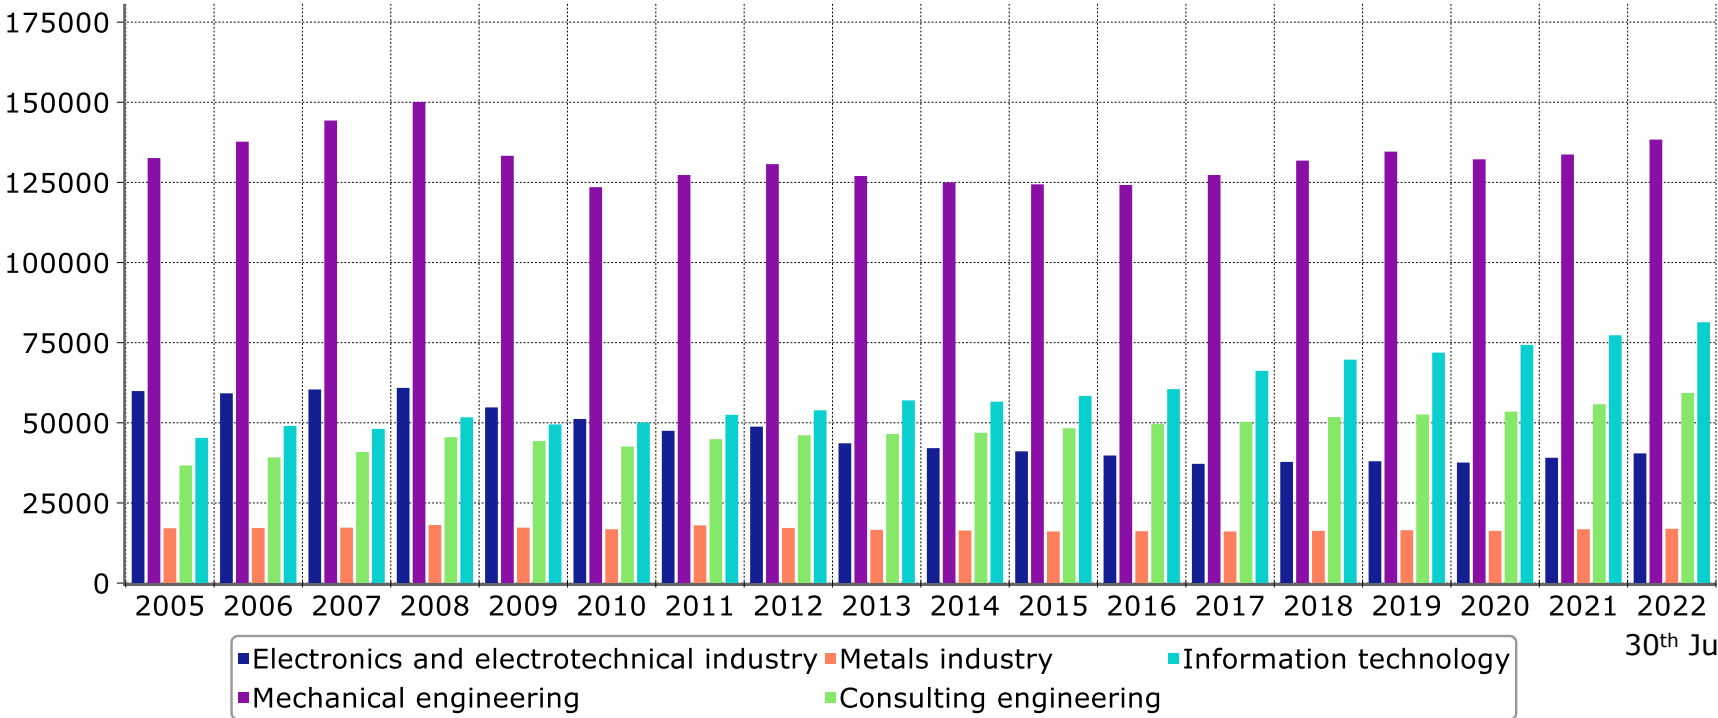

Personnel

Technology Industry Personnel

4,700 employees affected by temporary lay-offs 30th June 2021

Technology Industry Personnel in Manufacturing Industry*

Technology Industry Personnel in Finland by Industry