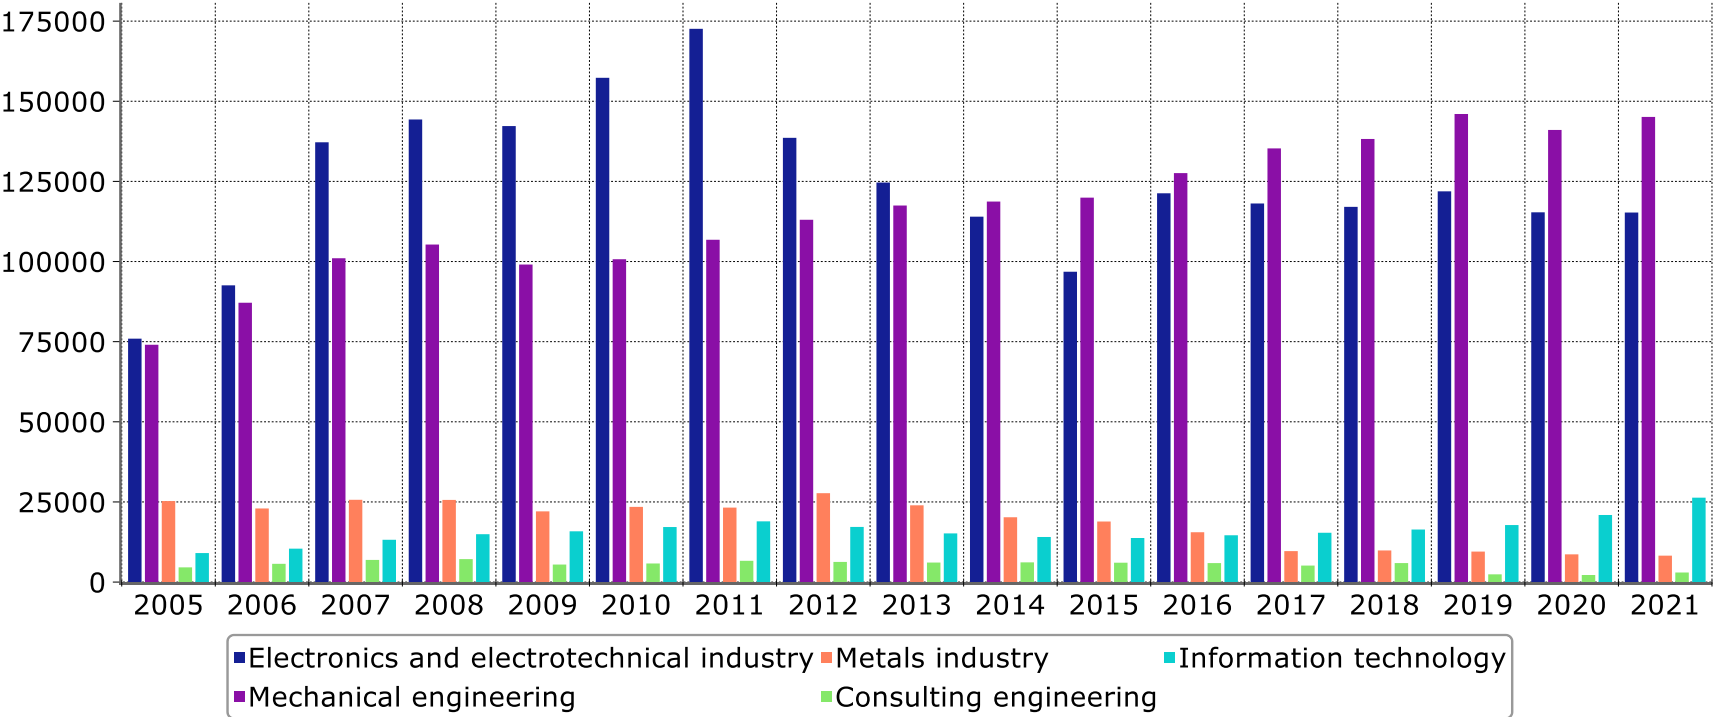

Technology Industry Personnel in Subsidiaries Abroad by Industry