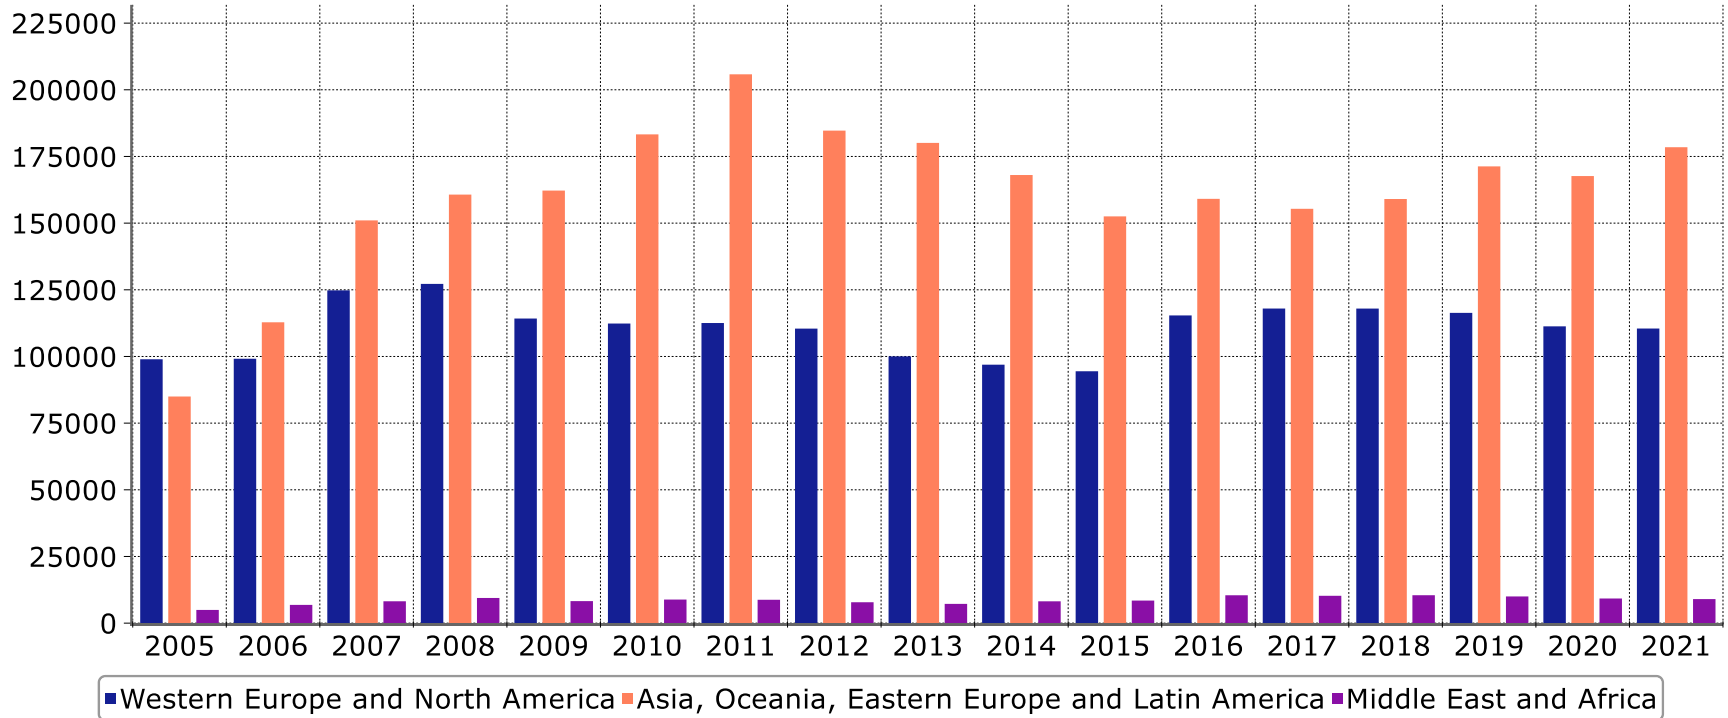

Personnel

Technology Industry Personnel

4,700 employees affected by temporary lay-offs 30th June 2021

Technology Industry Personnel in Manufacturing Industry*

Technology Industry Personnel in Finland by Industry

30th June

Technology Industry Personnel in Subsidiaries Abroad by Industry

Technology Industry Personnel in Subsidiaries Abroad by Location

Technology Industry Personnel in Subsidiaries Abroad by Location