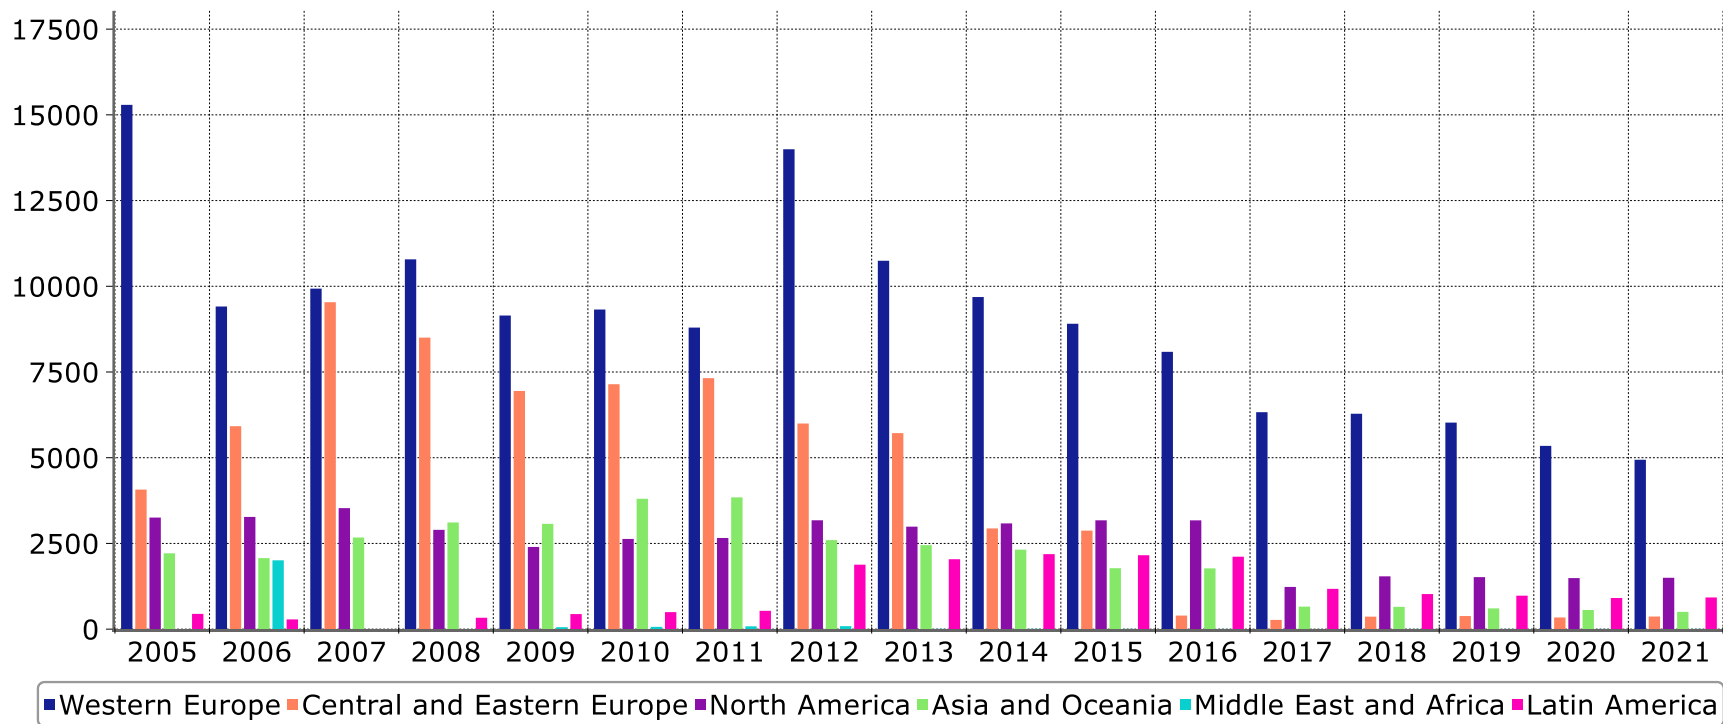

Metals Industry Personnel in Subsidiaries Abroad