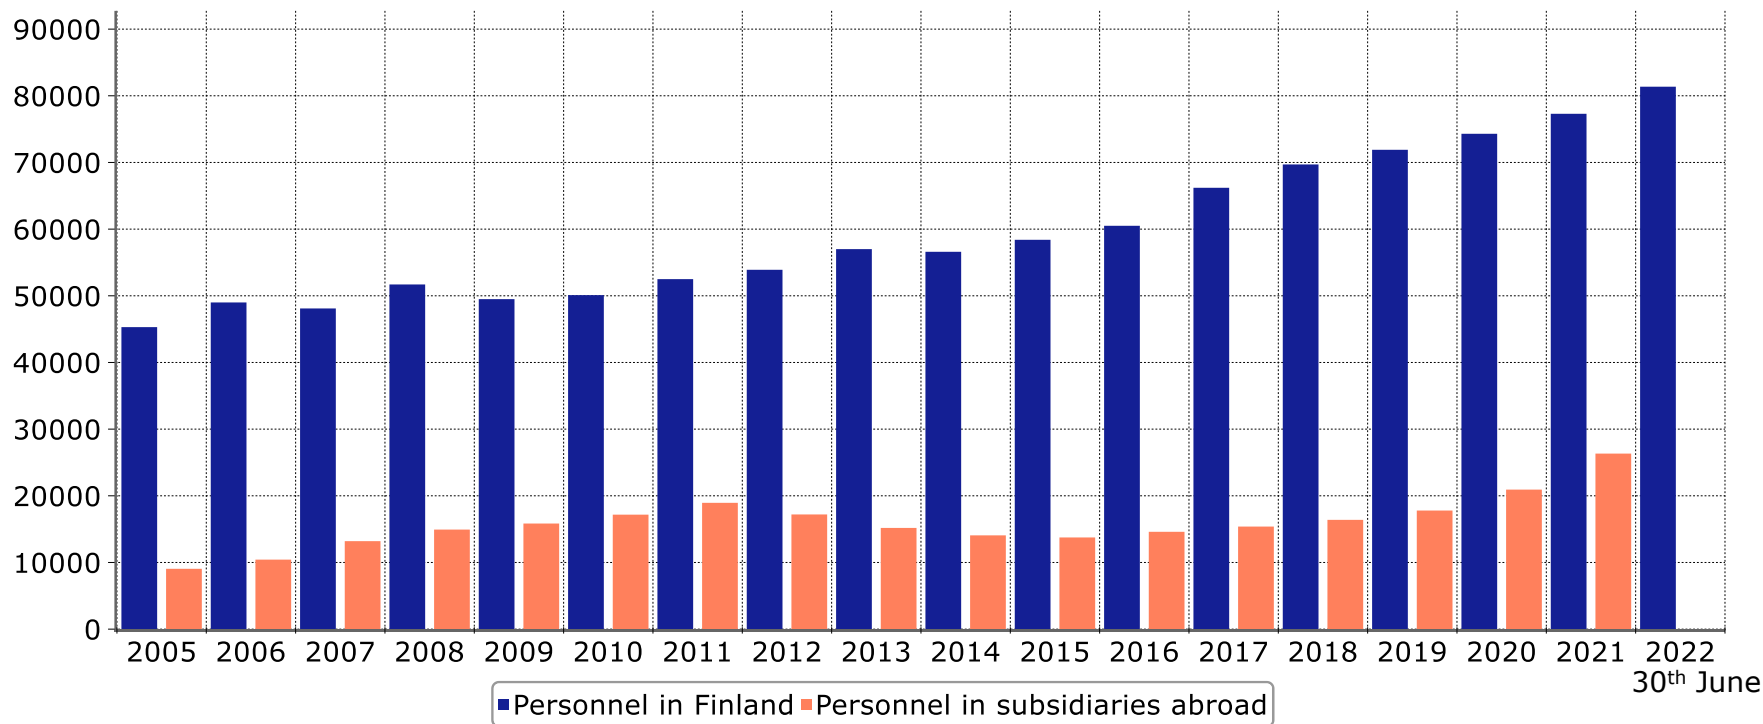

Personnel in Information Technology