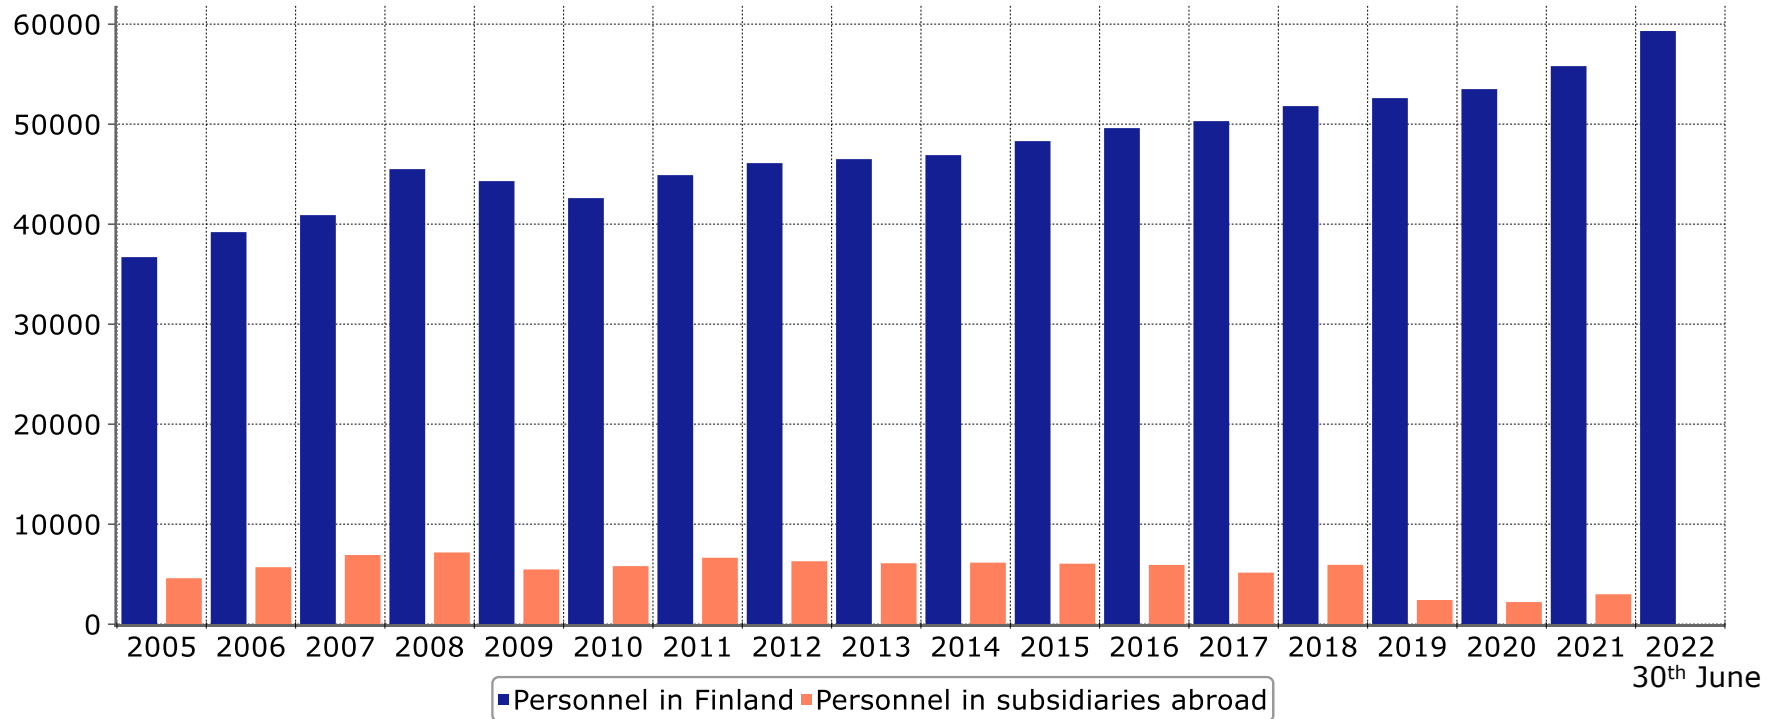

Personnel in Consulting Engineering