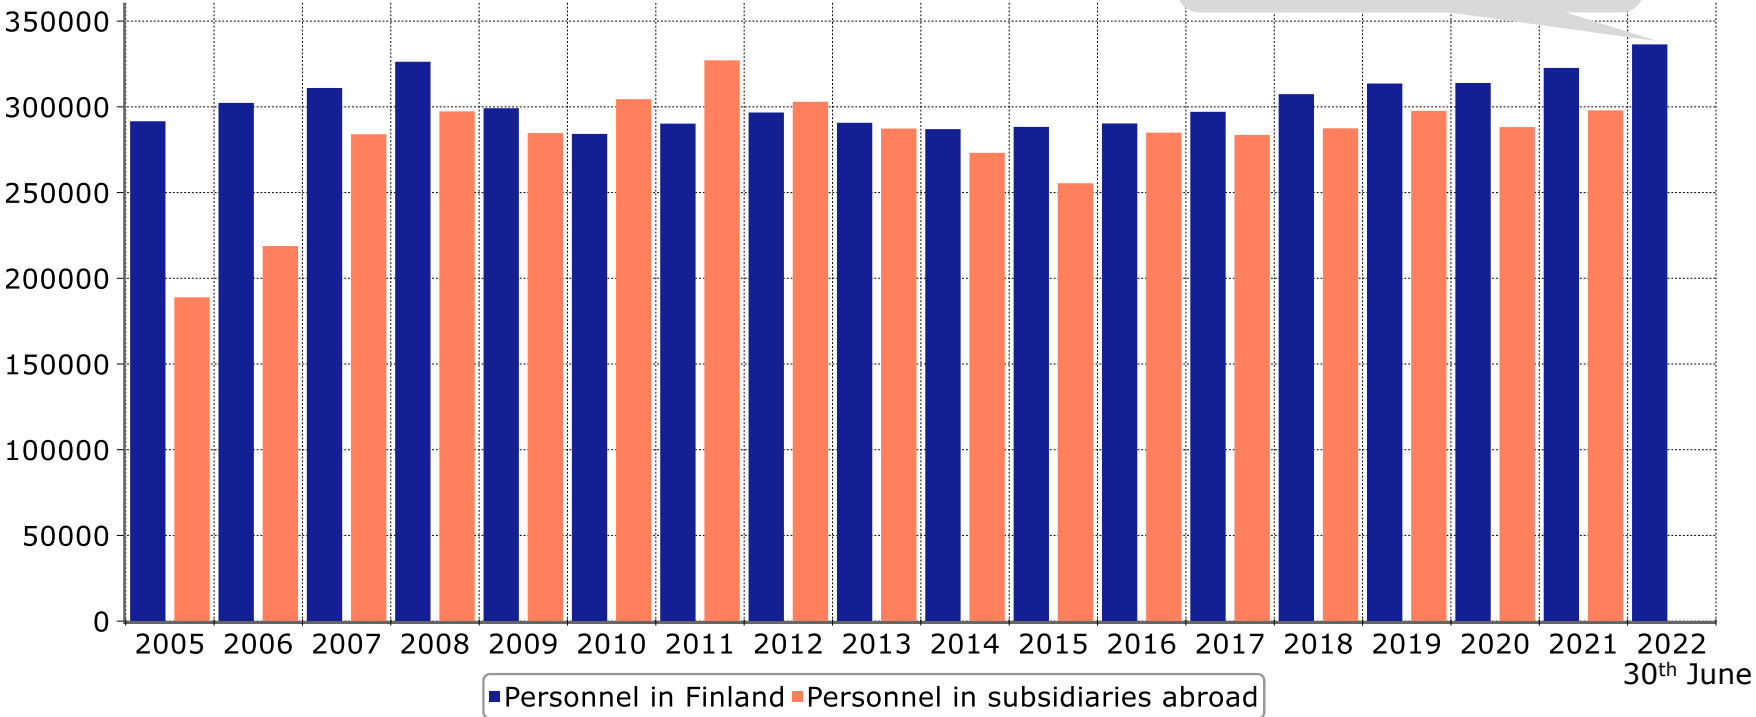

Personnel

Technology Industry Personnel

4,700 employees affected by temporary lay-offs 30th June 2021

Technology Industry Personnel in Manufacturing Industry*

Technology Industry Personnel in Finland by Industry