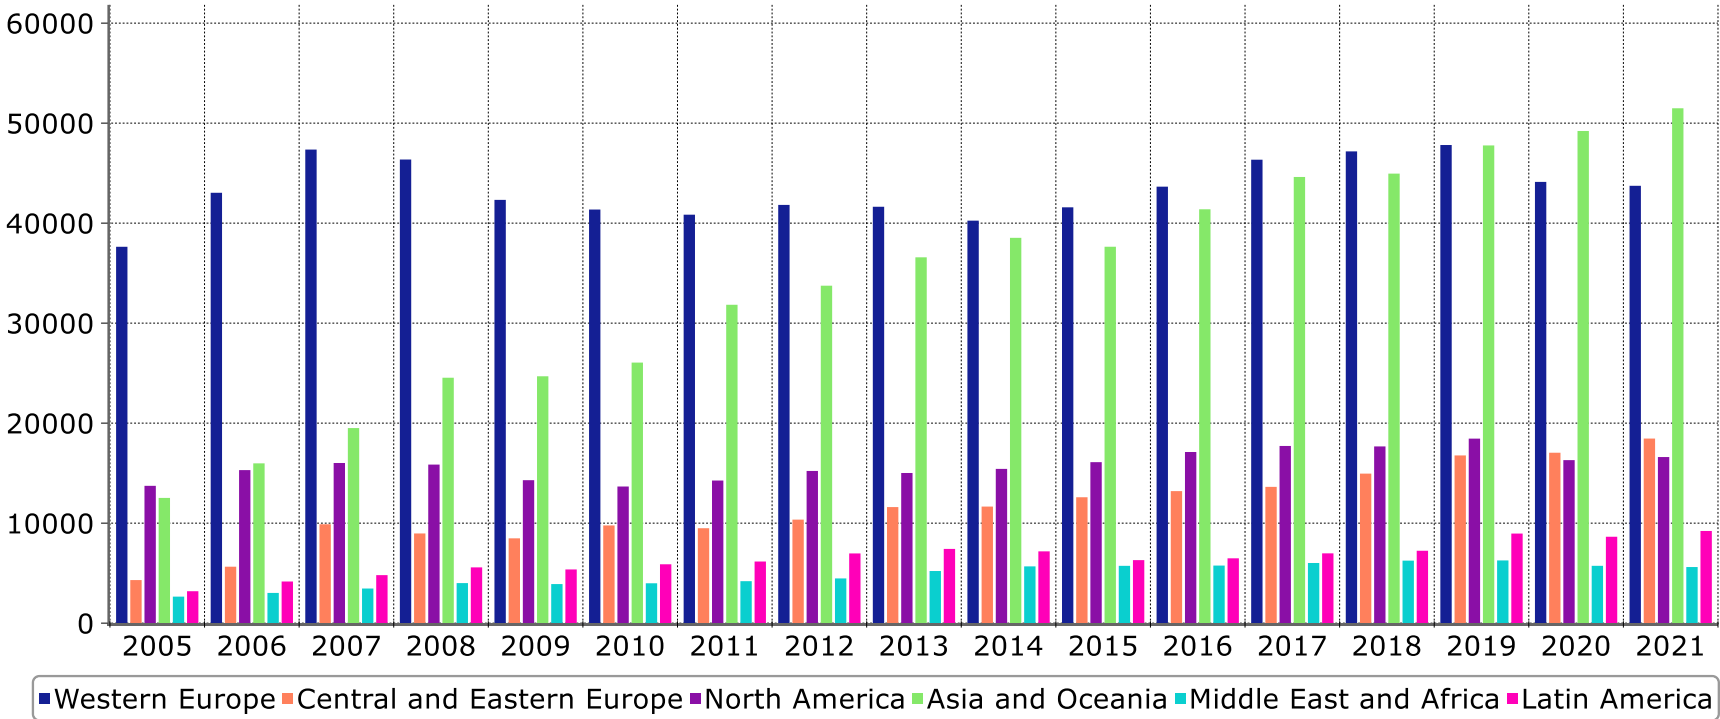

Mechanical Engineering Personnel in Subsidiaries Abroad