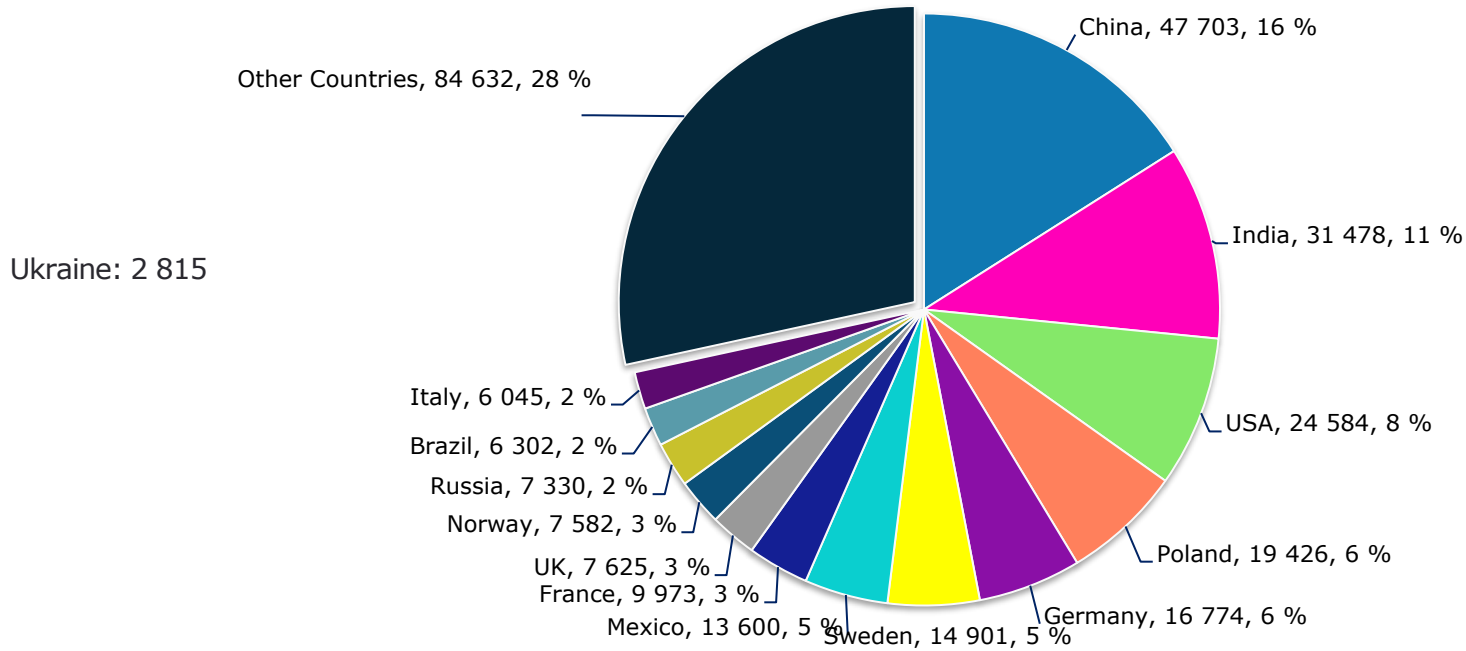

Technology Industry Personnel in Subsidiaries Abroad by Country

Information from year 2021