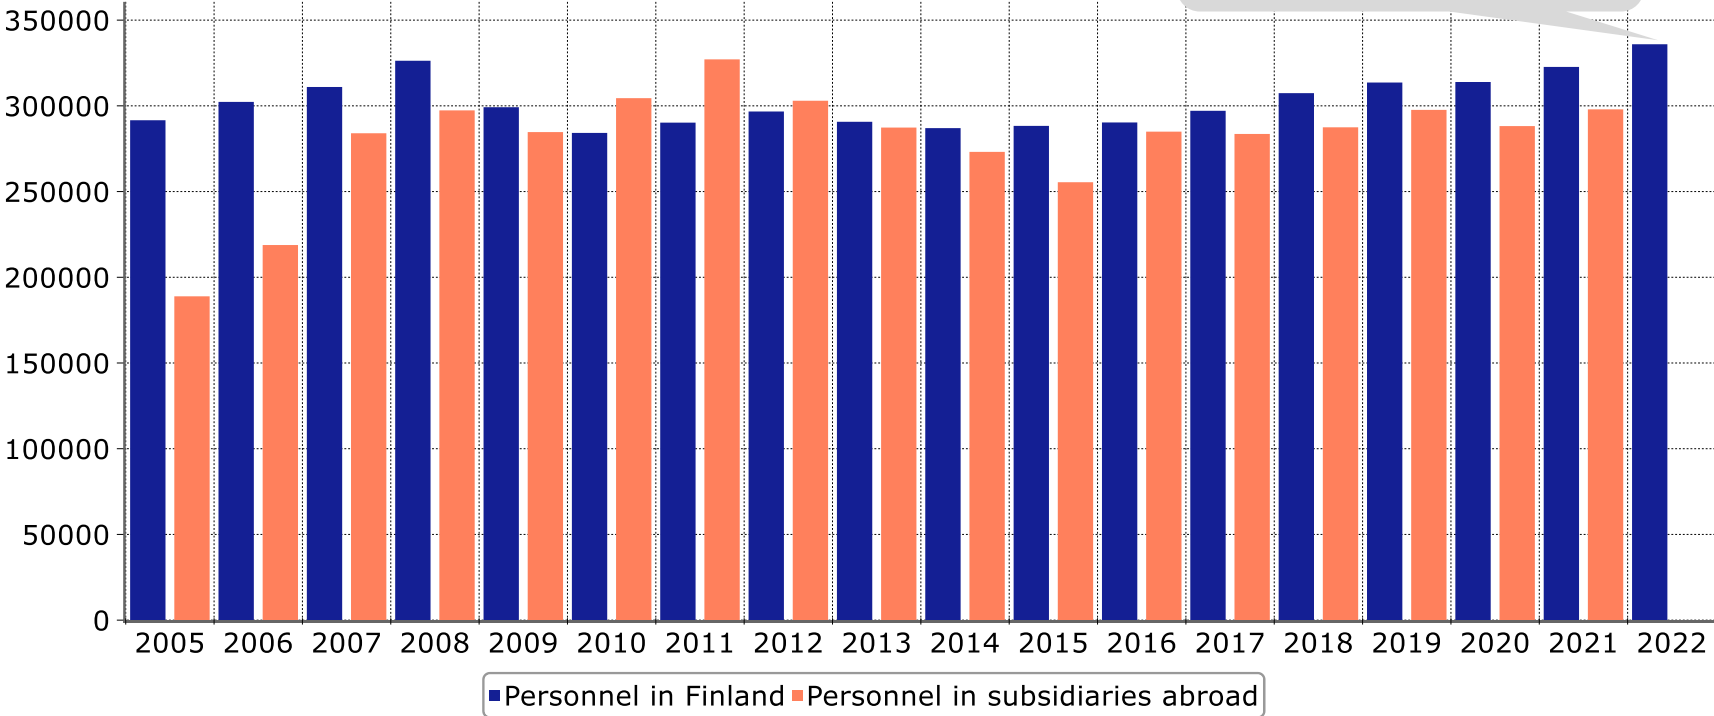

# Technology Industry Personnel

10,000 employees affected by temporary lay-offs 31<sup>st</sup> December 2022