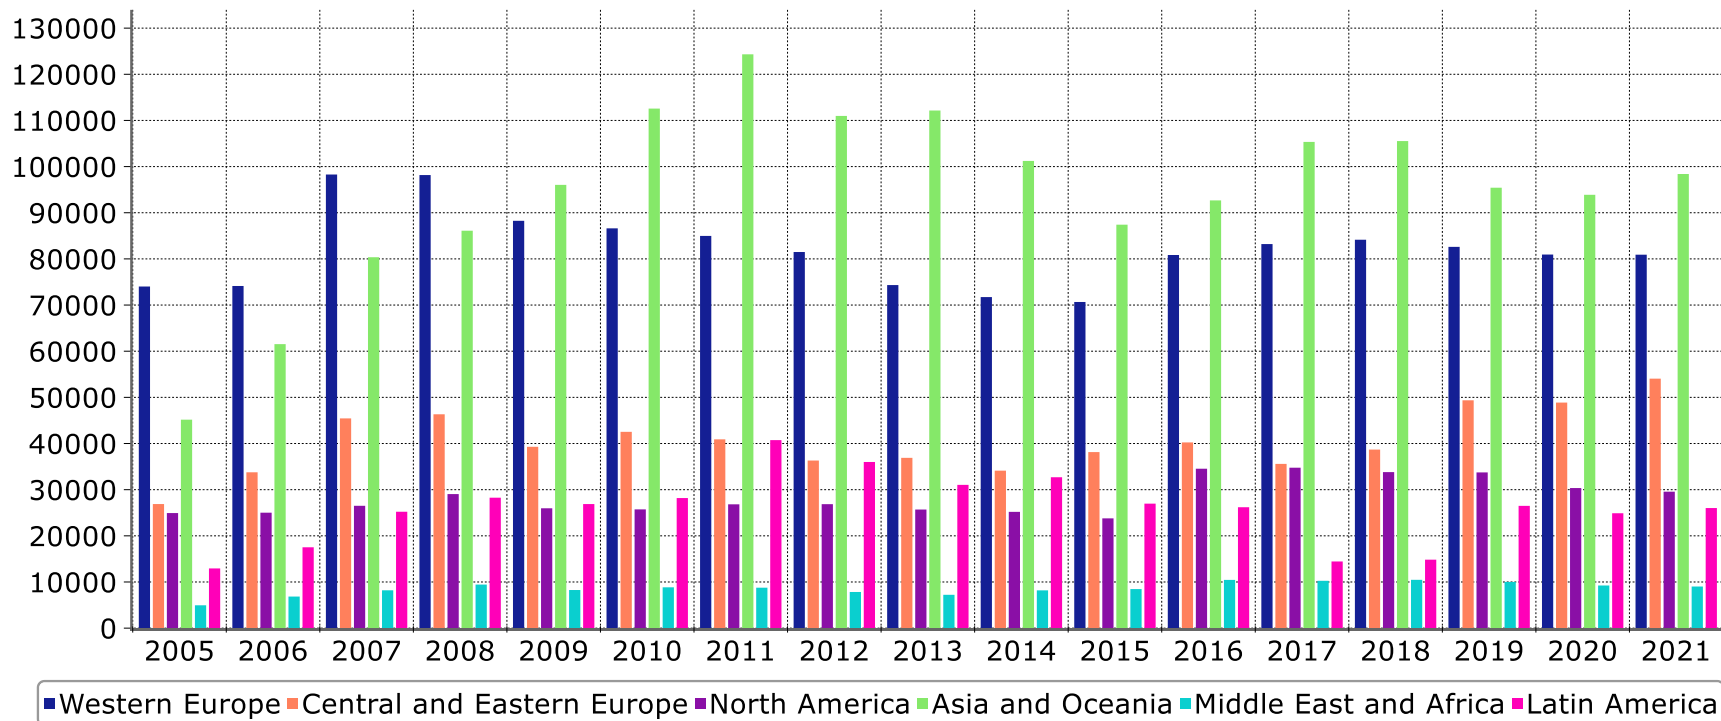

Technology Industry Personnel in Subsidiaries Abroad by Location