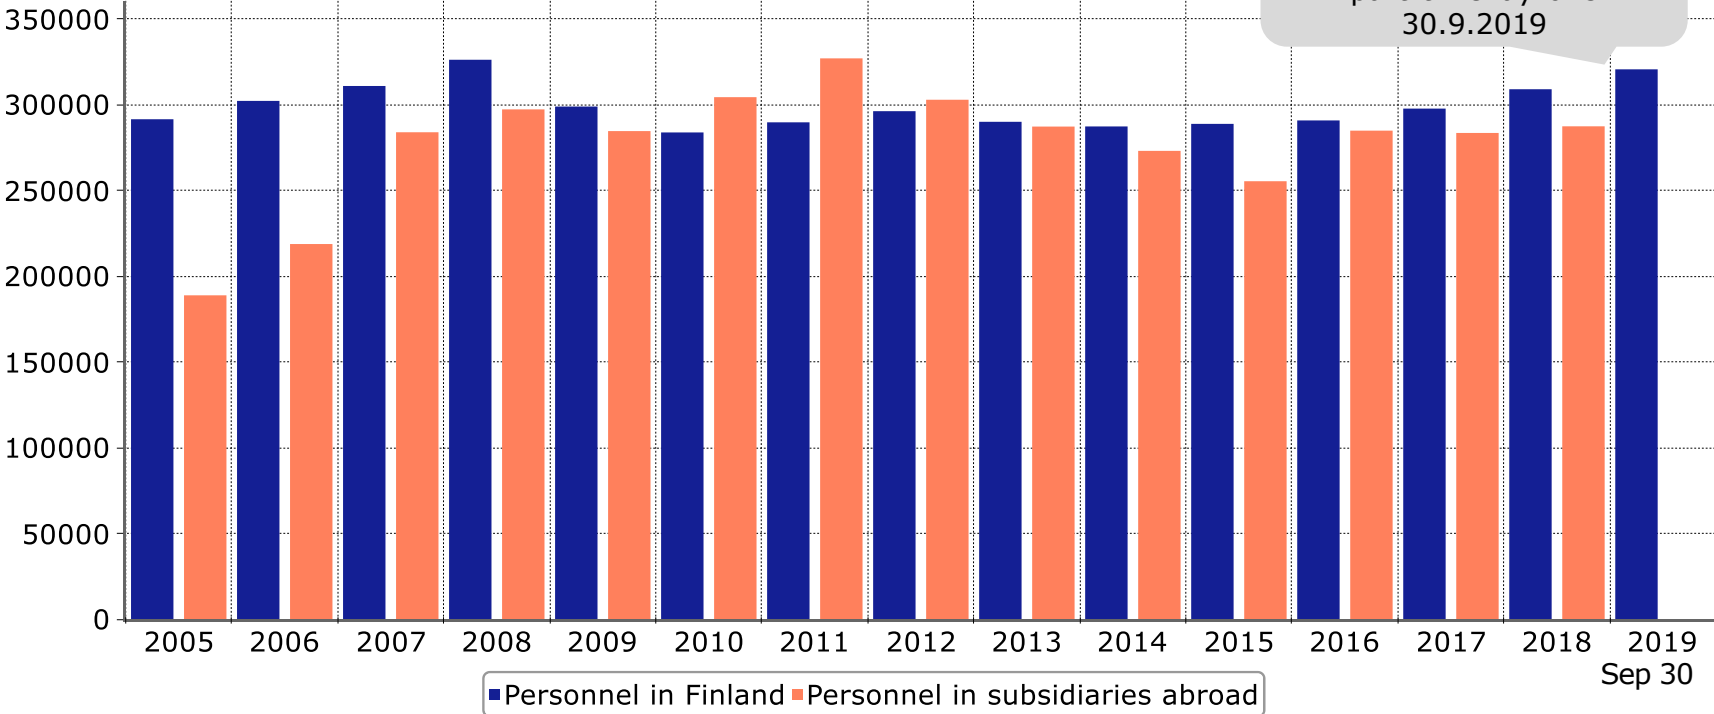

# Technology Industry Personnel

Some 2 900 of employees affected by temporary or part-time lay-offs 30.9.2019