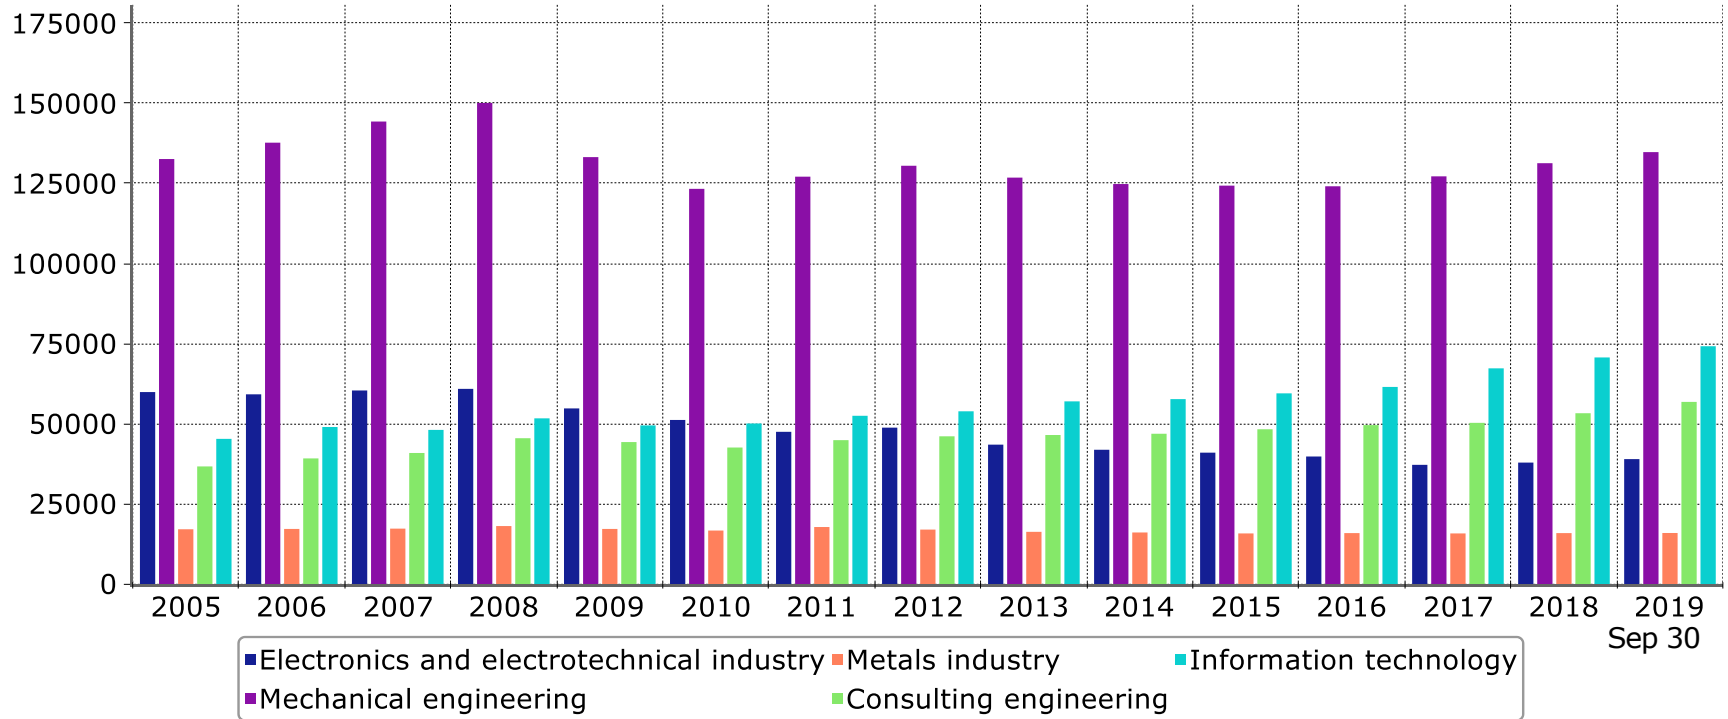

Technology Industry Personnel in Finland by Branch