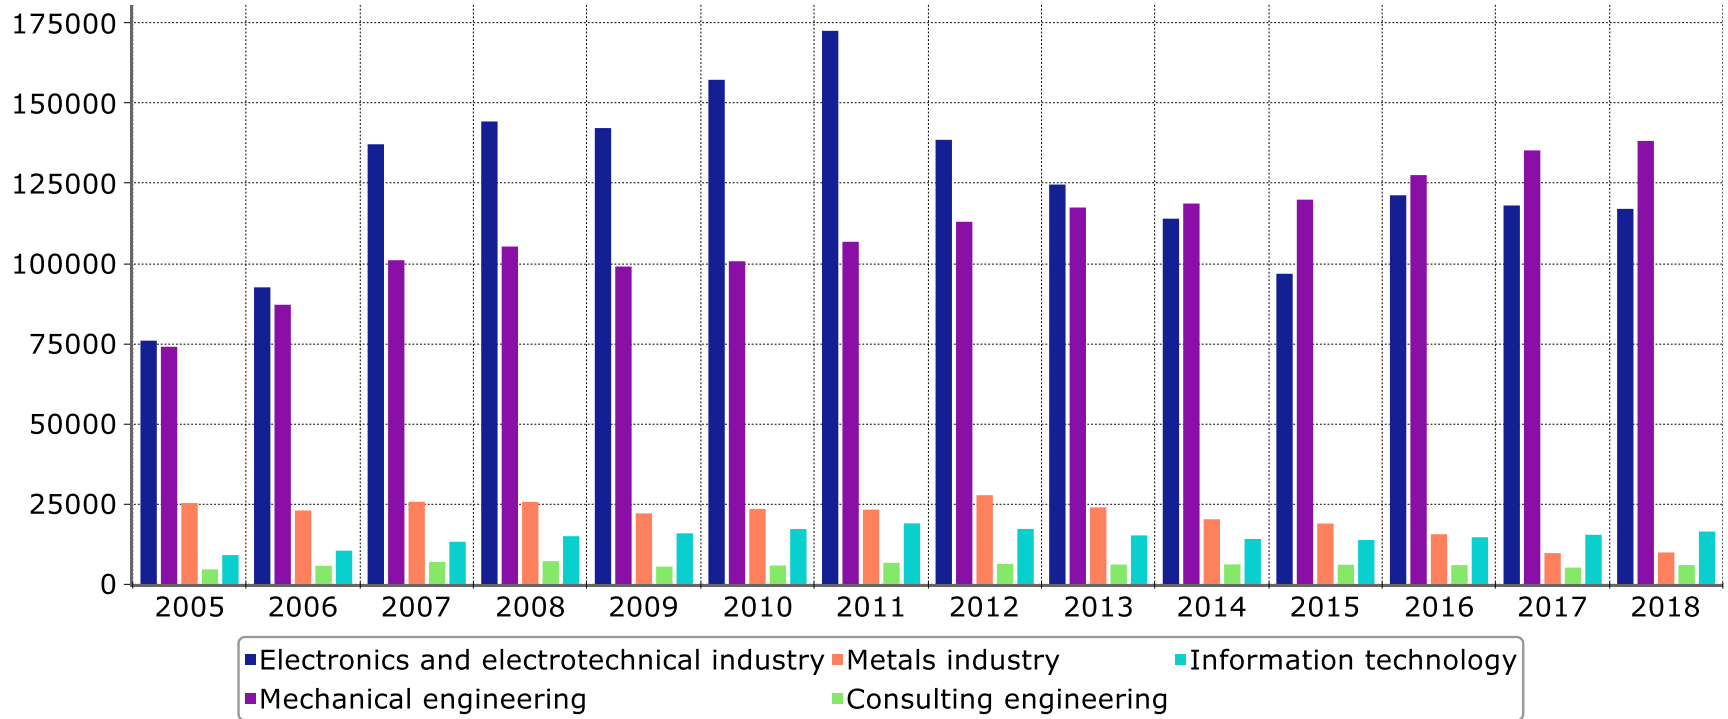

Technology Industry Personnel in Subsidiaries Abroad by Branch