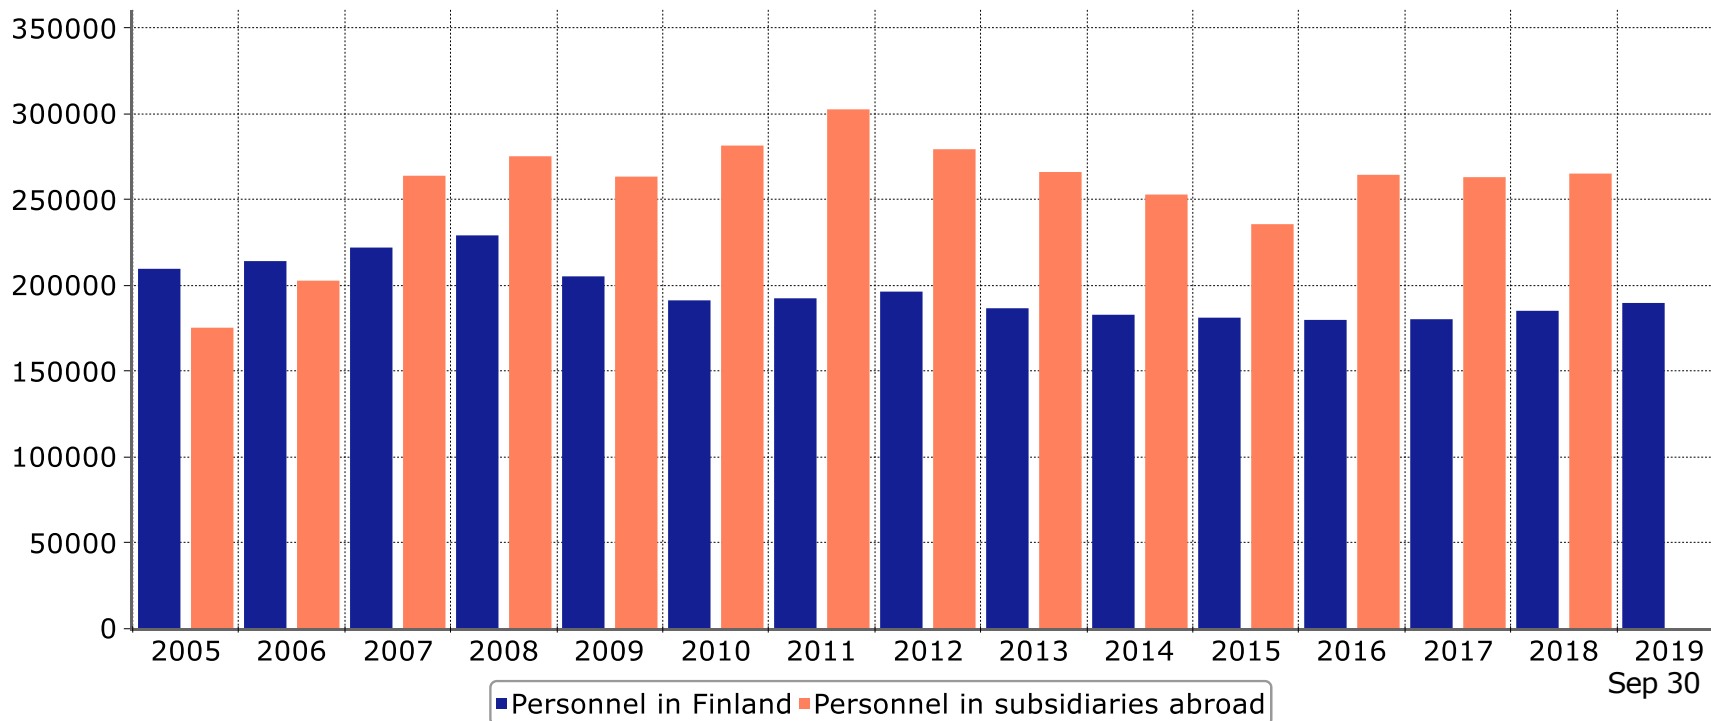

Technology Industry Personnel in Industrial Branches*