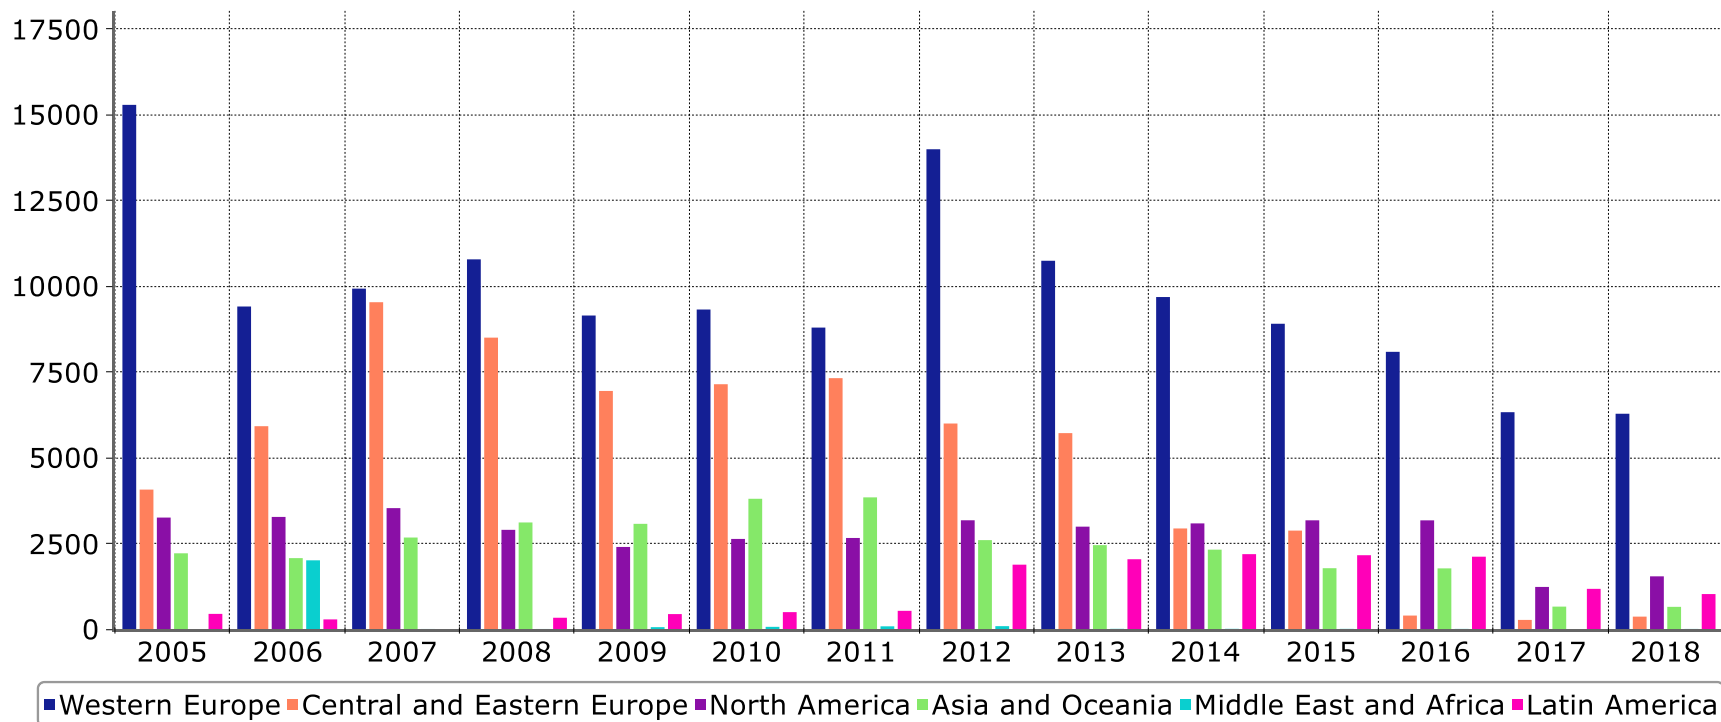

Metals Industry Personnel in Subsidiaries Abroad